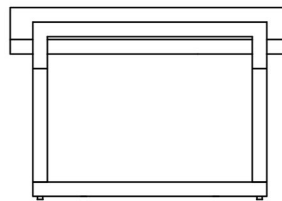

MIES COFFEE TABLE

D A W K I N S

MIES

Design: *Michael Dawkins*

COFFEE TABLE

•Size: 48" l x 24" w x 16.5" h

•SKU Finishes:

NB natural brass

VB varnished brass

PS polished stainless steel

•Technical Details:

Frame in Brass or Steel

3" clear acrylic top